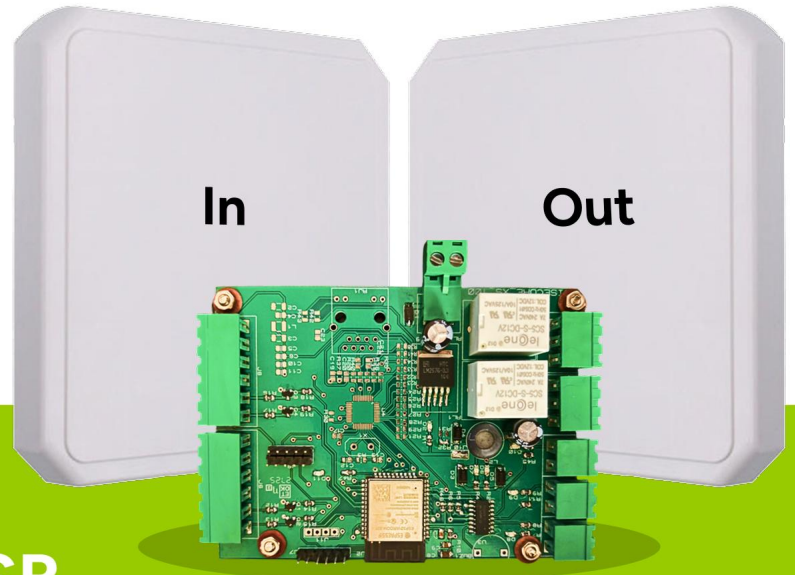

# Smart Home Controller

- ✔ Control all appliances via app.
- ✔ Manage and schedule devices remotely.
- ✔ Monitor live device status anytime.
- ✔ Track detailed device usage logs.
- ✔ Control devices from anywhere globally.
- ✔ Optimized for lower electricity costs.

Model Number:  
SHL100\_W2R

Input: 12V

₹1,349.00

## Specifications

Brand	jiSECURE
Output	12V DC
Manufacturer	jiWeb Technologies LLP
Item Weight	600 g
Item Dimensions LxWxH	16 x 8.3 x 2.8 cm
Country of Origin	India
Indicators	WiFi Status LED
Warranty	1 Year
Special Feature	Anti theft
Controller Type	Android, iOS

# jiSECURE Smart Parking

- ✓ Automated vehicle check-in and check-out system
- ✓ Smart boom barrier automatic entry control
- ✓ Real-time parking space and pricing display
- ✓ Contactless secure digital and cash payments
- ✓ Smart mobile app with notifications