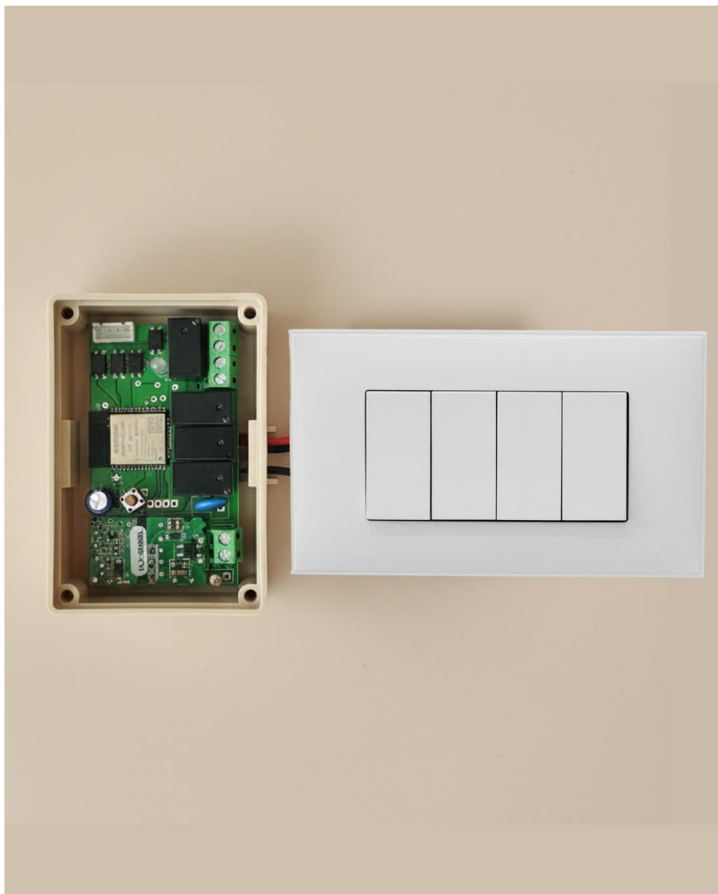

Input: 220V AC

₹1,499.00

Specifications

Brand	jiSECURE
Input	5V, 1AC
Output	DC 220V, 5A
Manufacturer	jiWeb Technologies LLP
Power	5W
Item Dimensions LxW	84x46 mm
Operating Temperature	-20°C ~ 70°C
Material Type	Plastic
Wireless Standard	Wi-Fi 2.4GHz (b/g/n) + BLE
Warranty	1 Year
Included Components	Smart Home Controller Circuit Board