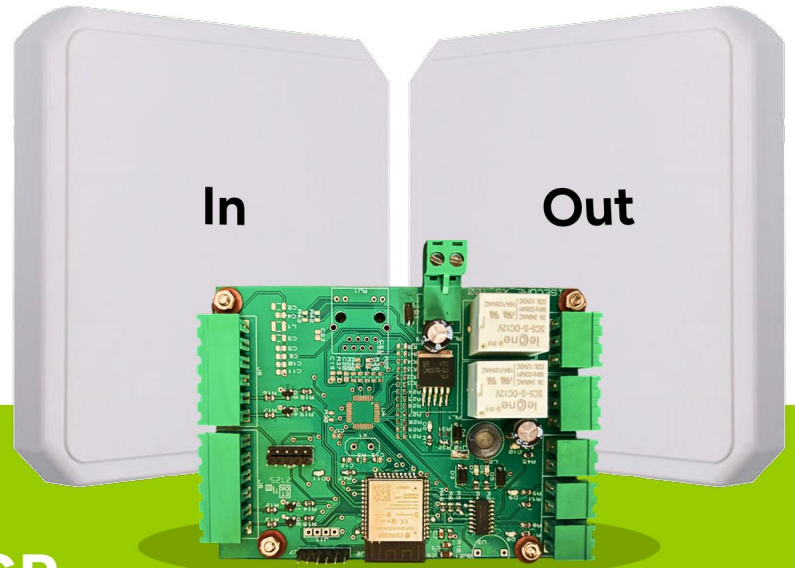

# Smart Home Controller

- ✔ Control all appliances via app.
- ✔ Manage and schedule devices remotely.
- ✔ Monitor live device status anytime.
- ✔ Track detailed device usage logs.
- ✔ Control devices from anywhere globally.
- ✔ Optimized for lower electricity costs.

Model Number:  
SHL100\_W2R

Input: 12V

₹1,349.00

## Specifications

Brand	jiSECURE
Output	12V DC
Manufacturer	jiWeb Technologies LLP
Item Weight	600 g
Item Dimensions LxWxH	16 x 8.3 x 2.8 cm
Country of Origin	India
Indicators	WiFi Status LED
Warranty	1 Year
Special Feature	Anti theft
Controller Type	Android, iOS

# jiSECURE Smart Parking

- ✓ Automated vehicle check-in and check-out system
- ✓ Smart boom barrier automatic entry control
- ✓ Real-time parking space and pricing display
- ✓ Contactless secure digital and cash payments
- ✓ Smart mobile app with notifications