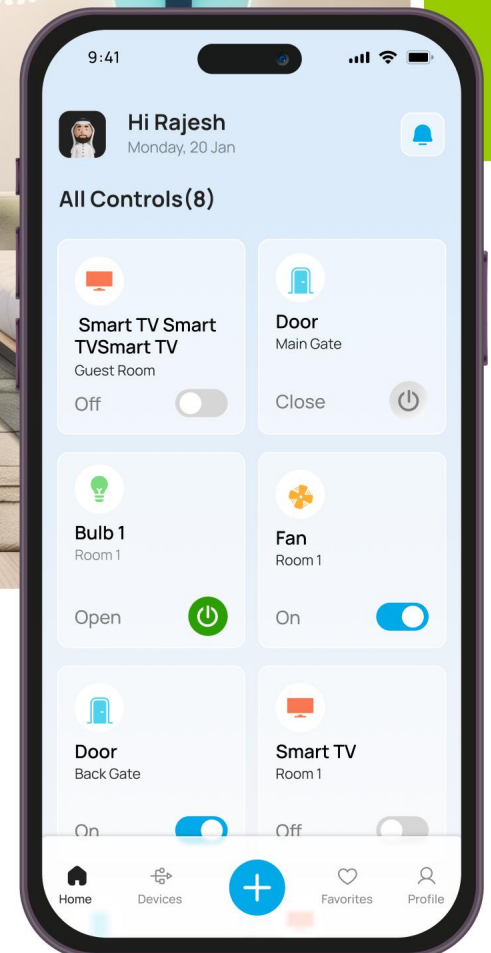

# PRODUCT CATALOGUE

A **SMART** HOME IS A **SAFE** HOME

**Smart Access Technology  
Designed for Safer, Smarter  
Homes.**

Our technology adapts to your lifestyle, learning your preferences to deliver personalized automation and effortless control. Through intuitive, user-friendly applications, you can monitor and manage your home anytime, from anywhere—whether you are at home, at work, or traveling.