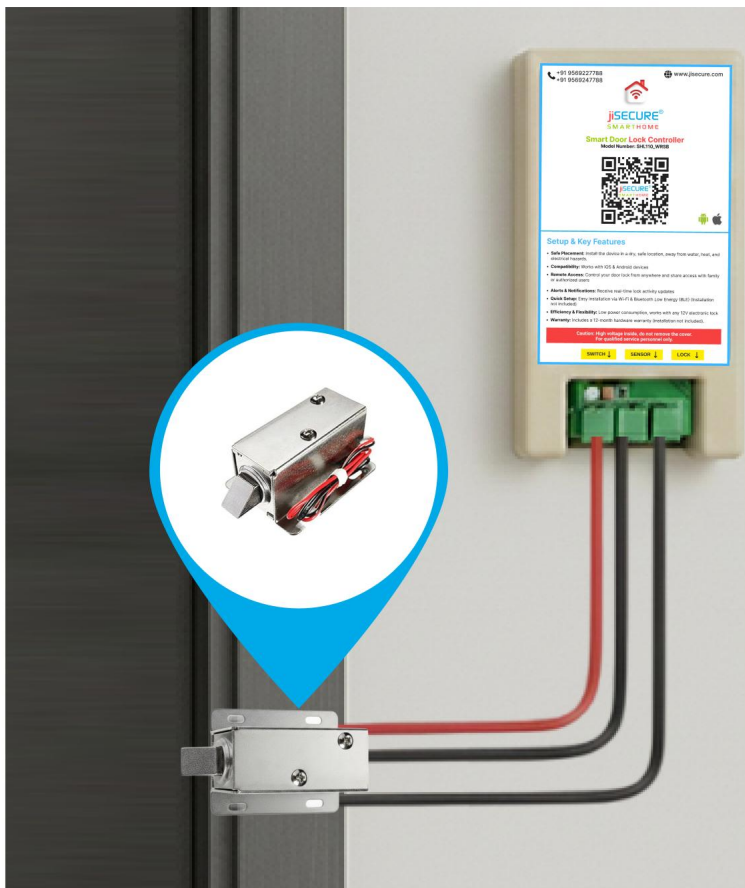

Input: 12V

₹2,749.00

Specifications

Brand	jiSECURE
Output	DC 12V, 2.5A
Manufacturer	jiWeb Technologies LLP
Power	30W
Item Dimensions LxWxH	150 x 75 x 40 mm
Operating Temperature	-20°C ~ 70°C
Material Type	Plastic
Wireless Standard	Wi-Fi 2.4GHz (b/g/n) + BLE
Warranty	1 Year
Country of Origin	Country of Origin India
Included Components	Solenoid Electronic Lock