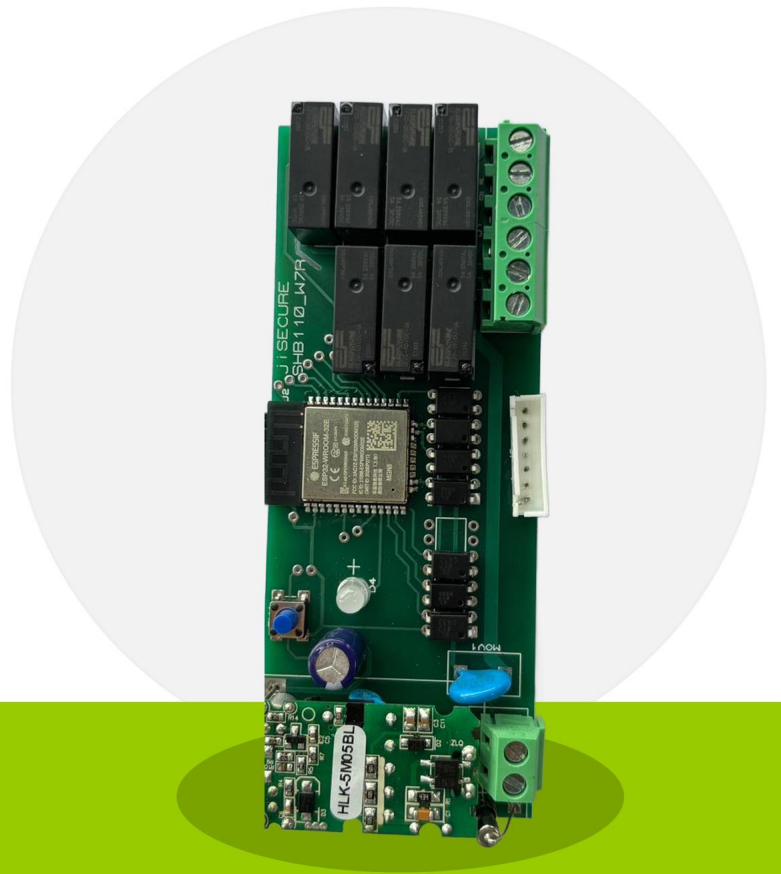

Smart Switch

7-node

- ✓ Works with Android and iOS via the jiSECURE smart home app.
- ✓ Control up to 7 switches.
- ✓ Track when devices were turned ON or OFF.
- ✓ Saves electricity with energy-efficient design.
- ✓ Get notifications for device status or errors.

Model Number:
SHB110_W7R