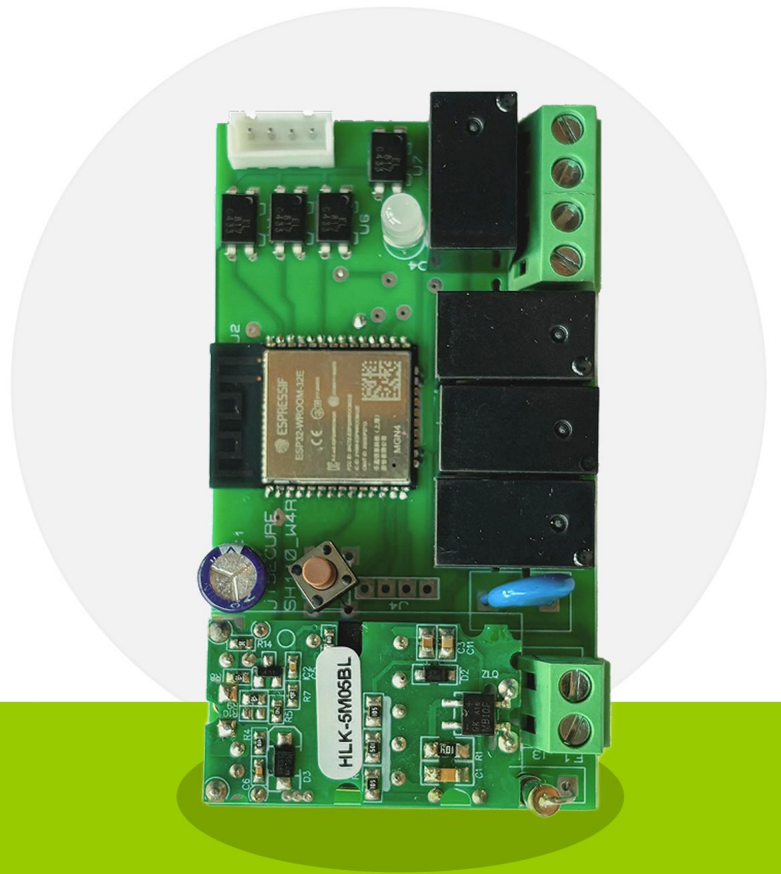

# Electronic Rim Lock

- ✓ Operates on 12V DC power supply
- ✓ Electrically operated with 8-key mechanical override
- ✓ Provides secure locking and controlled access
- ✓ Suitable for doors, cabinets, lockers, and access control systems
- ✓ Durable and compact design for easy installation

Model Number:  
**SHRL110**

Input: 12V

₹1,400.00

## Specifications

Control Method	App, Remote
Shape	Rectangular
Product Dimensions	17 x 8 x 10.5 cm
Material	Stainless Steel
Country of Origin	India
Warranty	1 Year
Item Weight	1.6 Kilograms
Included Components	8 Computerized Keys, Door Lock
Special Feature	Anti-Corrosion, Scratch-Resistant

## 4-node

- ✓ Works with Android and iOS via the jiSECURE smart home app.
- ✓ Control up to 4 switches.
- ✓ Track when devices were turned ON or OFF.
- ✓ Saves electricity with energy-efficient design.
- ✓ Get notifications for device status or errors.