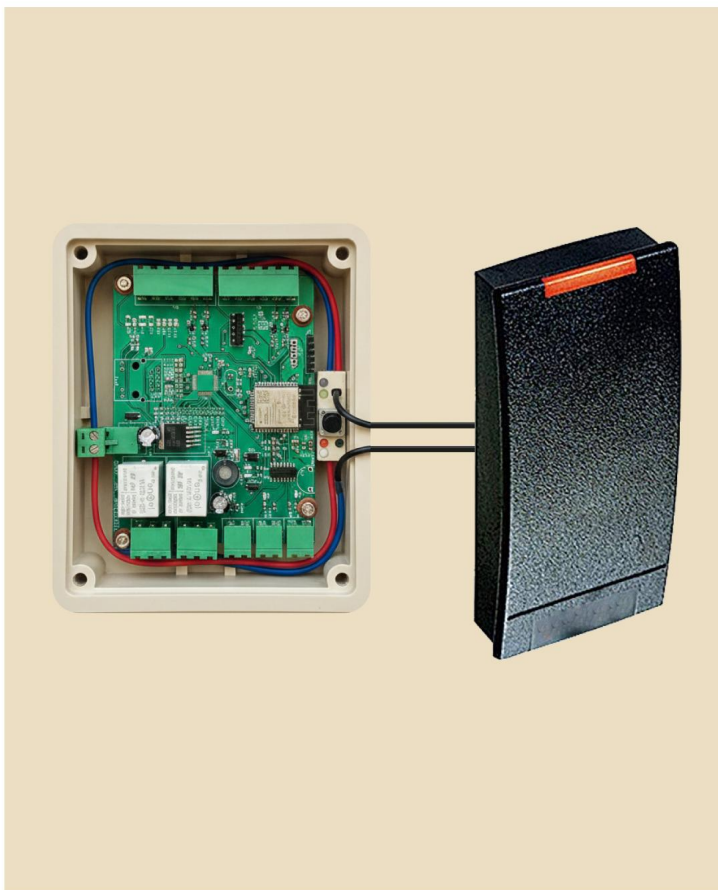

Input: 12V

₹16,000.00

Specifications

Authentication Methods	RFID Card
Remote Control	Cloud Dashboard for Anywhere Access
Monitoring	Real-Time Alerts, Live Event Tracking
Logging & Reporting	Detailed Automated Logs
User Management	Role-Based Permissions
Scalability	Suitable for Single & Multi-Site Deployment
Security	Encrypted Data & Threat Protection
Country of Origin	India