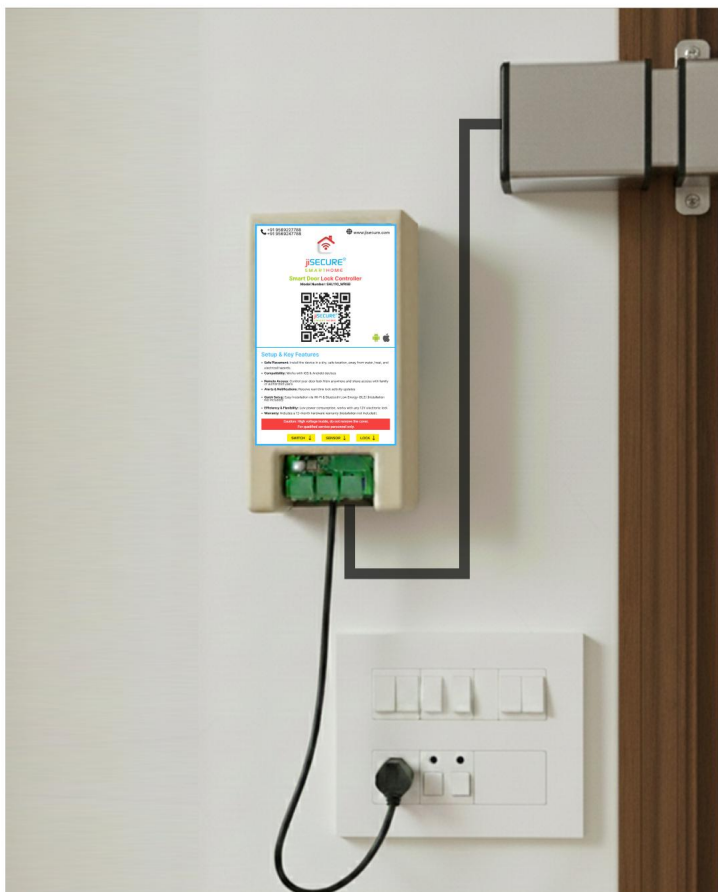

Model Number:
SHL110_WRSB